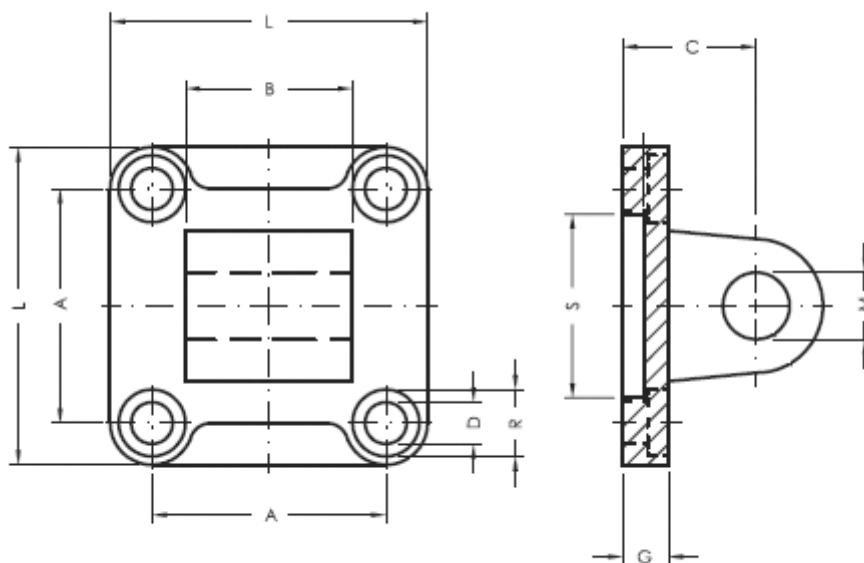

Article number: 587000440

Description: Male hinge MP40004/40
for 40 mm cylinder

Measures

A	= 38.0	R = 11
B	= 28	
Countersunk screw	= 25	
Cylinder size	= 40	
D	= 6.6	
G	= 9	
L	= 52	
M	= 12	